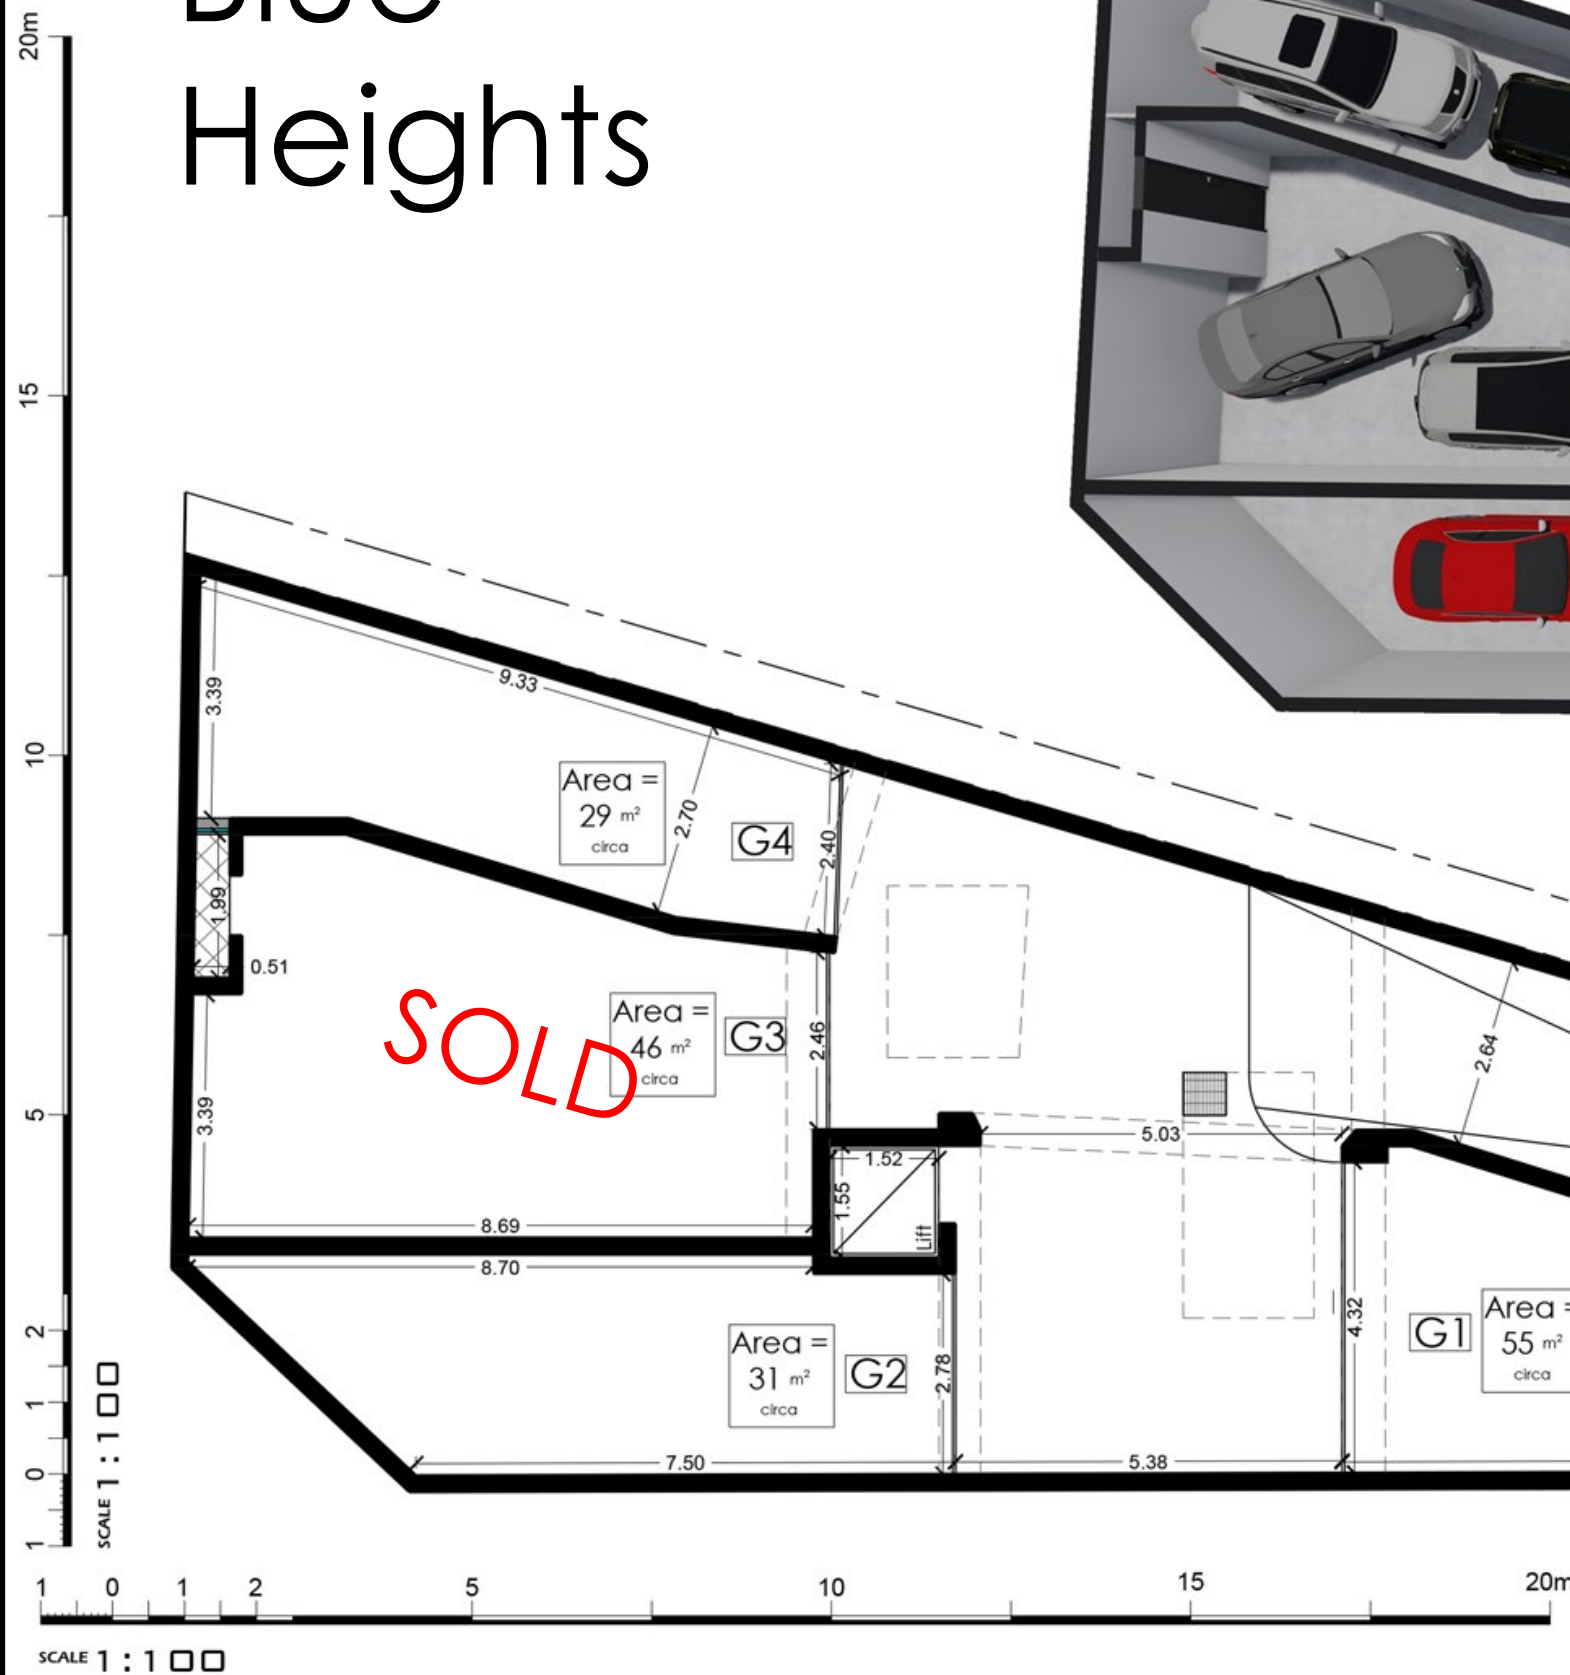

Blue Heights

Low headroom
1.7m

Garages
Level 1

Artistic Impressions only

Total Area : 244 sqm