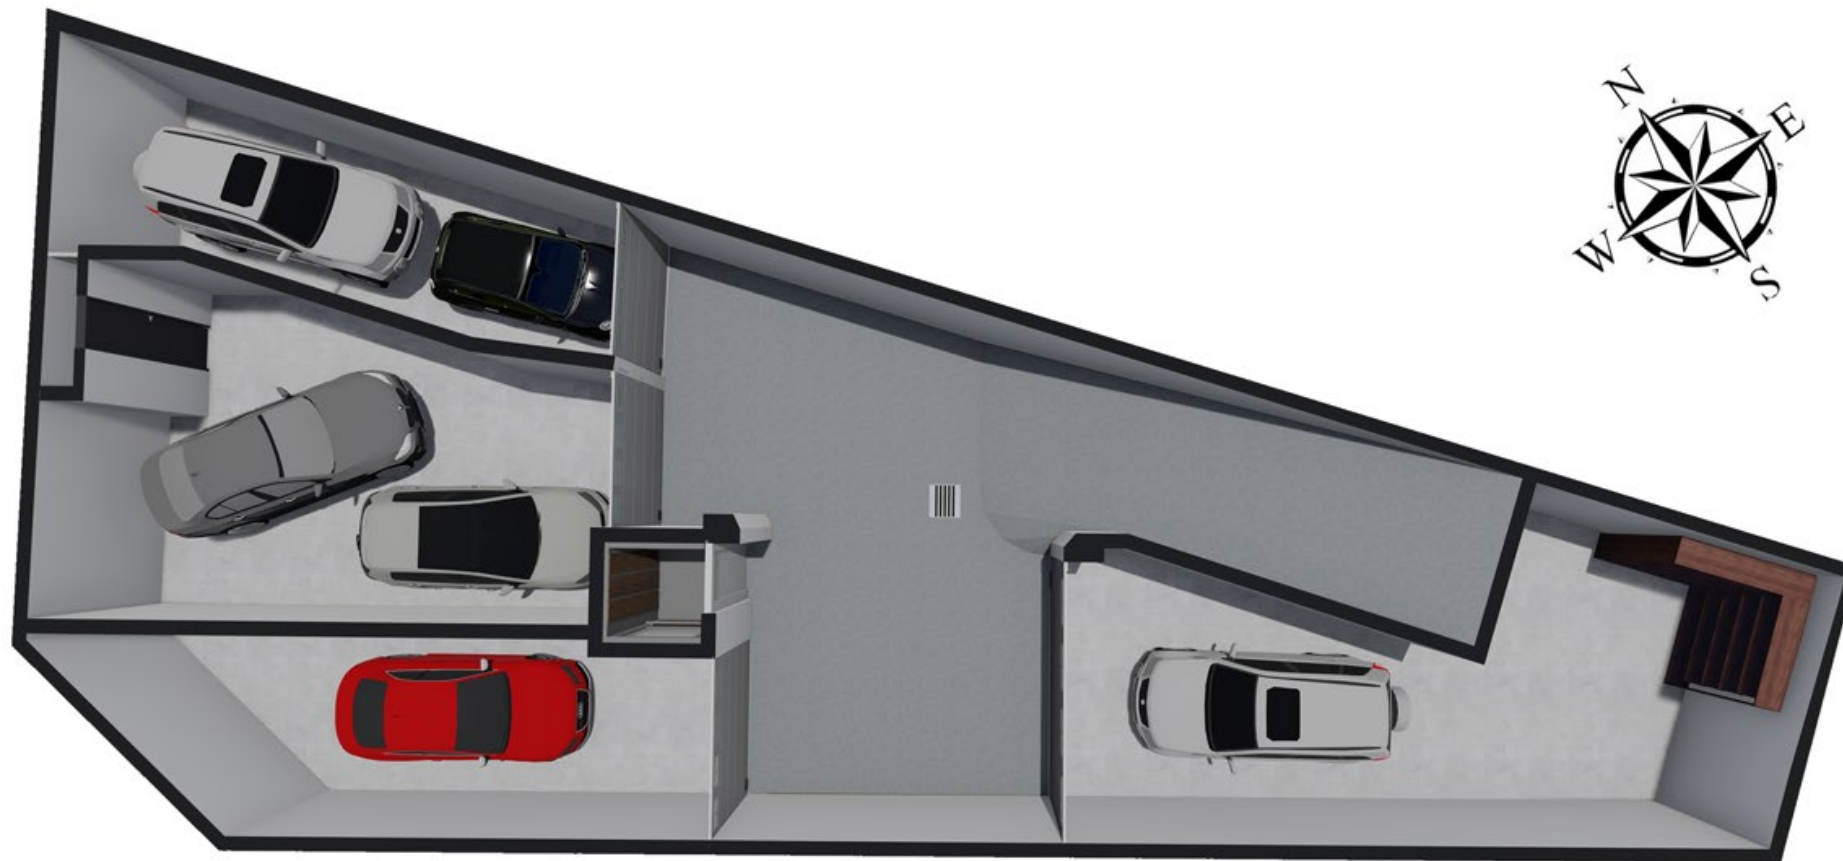

Blue Heights

Low headroom
1.7m

Garages
Level 1

Artistic Impressions only

Total Area : 244 sqm